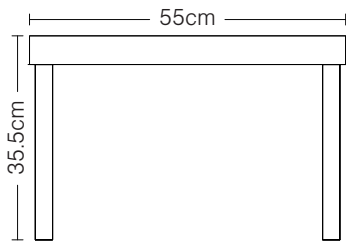

KISH 55 COFFEE TABLE

FRONT & SIDE

height 35.5cm, width 55cm, depth 55cm